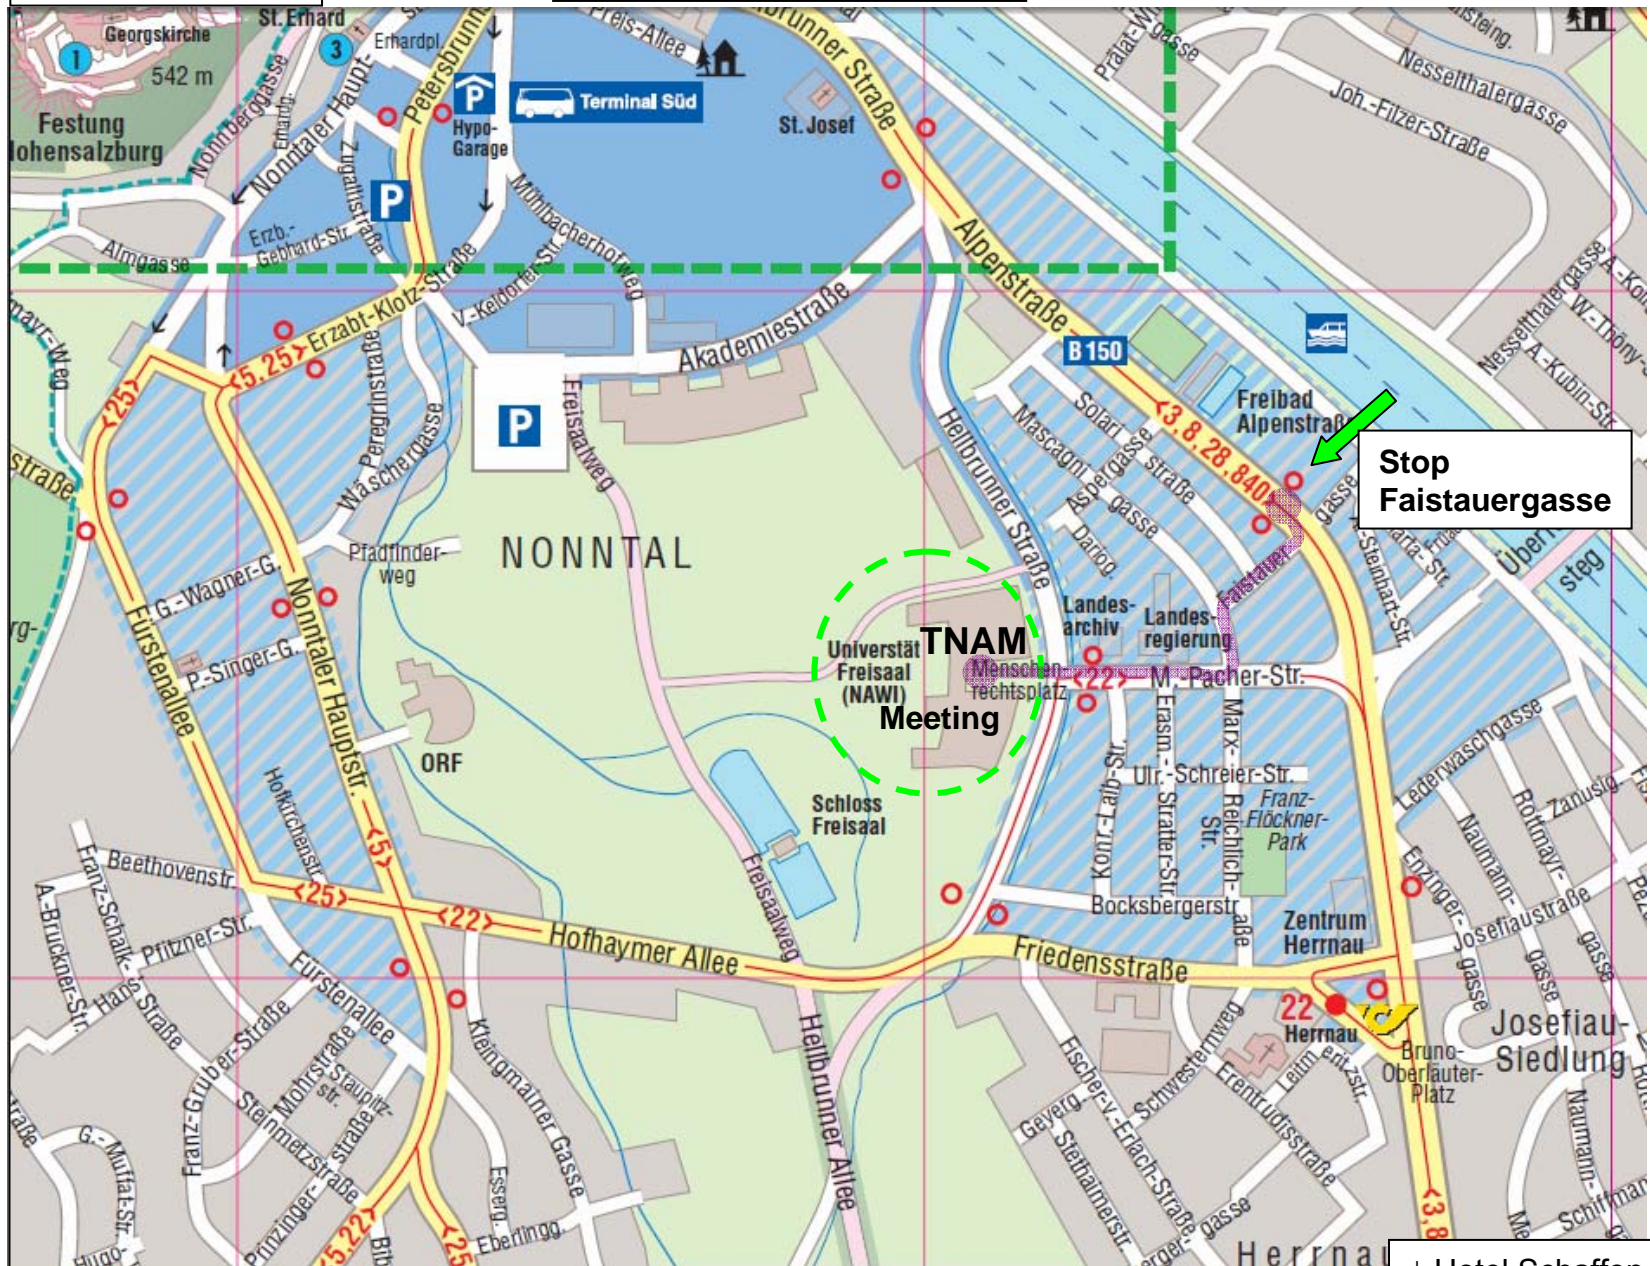

Old City Center

**Direction Old City / Airport /
Main Station (with transfer)**

**Stop
Faistauergasse**

**TNAM
Meeting**

Direction Salzburg Süd

↓ Hotel Schaffnerath 1.3 km